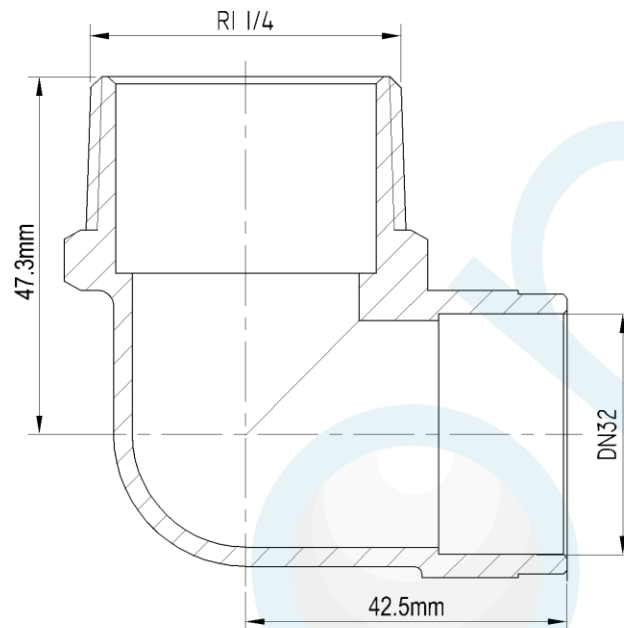

ELBOW CxM NO.13 32mm OD x 32mm MI

Product Code : 83021

Brand Name: **elson**

Product Specification

- Watermark Licence Number: WMKA 02497
- In compliance with AS 3688
- Material: DR Brass, Complies with AS 2345
- Suitable for Potable Water – complies with AS/NZS 4020
- Maximum Working Temperature: 95°C
- Maximum Working Pressure at 20°C : 2100Kpa
- Threads are all BSP